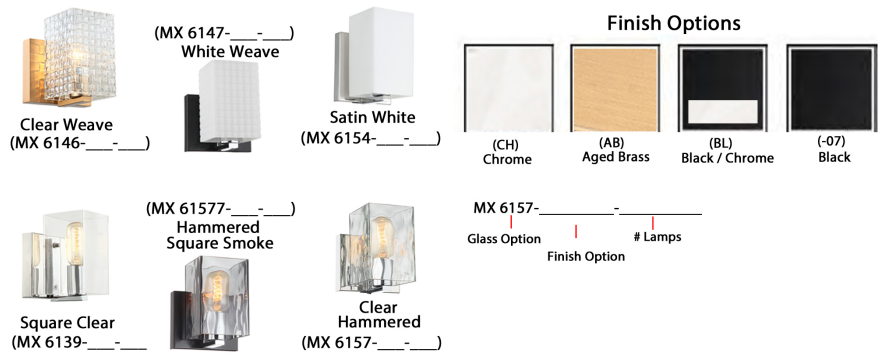

Image May Not Reflect Fixture Finish

MX 6139AB-2
L:12" H:6.5" Ext:5.5"
Finish: Aged Brass
Glass: Clear
Lamps: 2x60W (M) A19

REFERENCE	QTY.	REMARKS	Project
			Location/Type
			Architect
			Engineer
			Contractor
			Submitted By: Date: